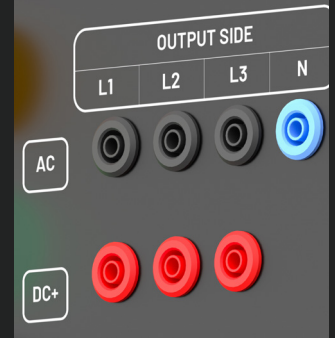

Front Panel Features

Safety First

Equipped with Emergency Power OFF as a first layer of protection, complementing multiple **internal safety mechanisms** of the SiC-RS unit.

Additional Protection

The MCB adds an **additional layer of protection**. This feature enables rapid shutdown and overcurrent protection at the cabinet level.

Communication

Includes an Ethernet port for **remote access** and system integration. Features three status LEDs for **visual indication** of unit state.

Easy Measurements

Equipped with **banana connectors** for quick and safe access to both **AC and DC measurements**, covering input and output terminals.