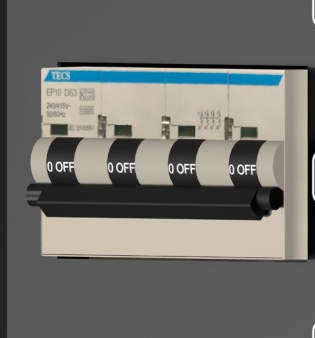

Front Panel Features

Safety First

Equipped with Emergency Power OFF as a first layer of protection, complementing multiple **internal safety mechanisms** of the SiC-RS unit.

Additional Protection

The MCB adds an **additional layer of protection**. This feature enables rapid shutdown and overcurrent protection at the cabinet level.

Communication

Includes an Ethernet port for **remote access** and system integration. Features three status LEDs for **visual indication** of unit state.

Easy Measurements

Equipped with **banana connectors** for quick and safe access to both **AC and DC measurements**, covering input and output terminals.